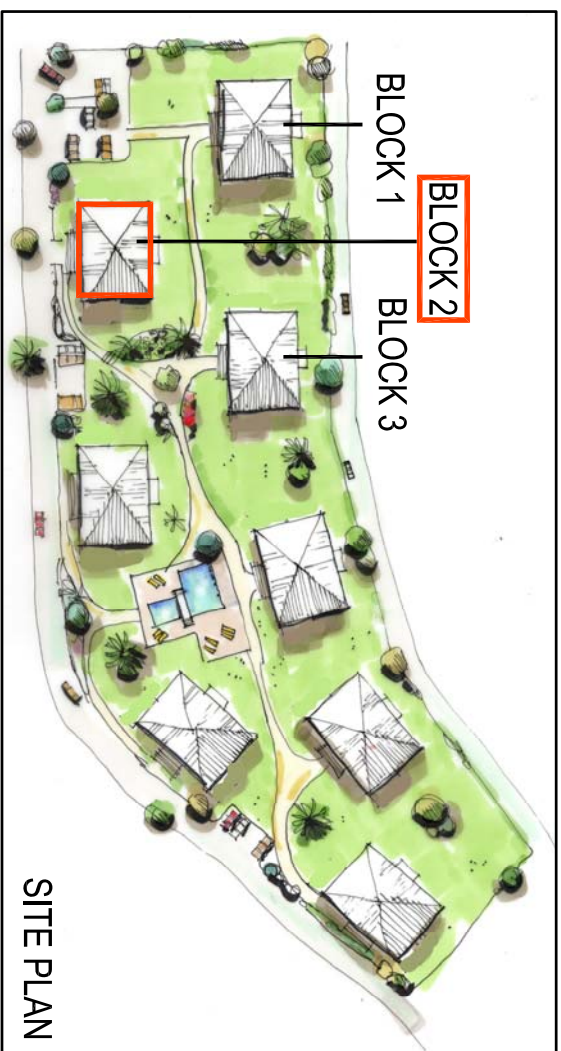

HARBOUR VIEW APARTMENTS

BUILT
74.97m²

TERRACE
00.00m²

PORCHIE
17.48m²

THIRD FLOOR
SECOND FLOOR
FIRST FLOOR
GROUND FLOOR