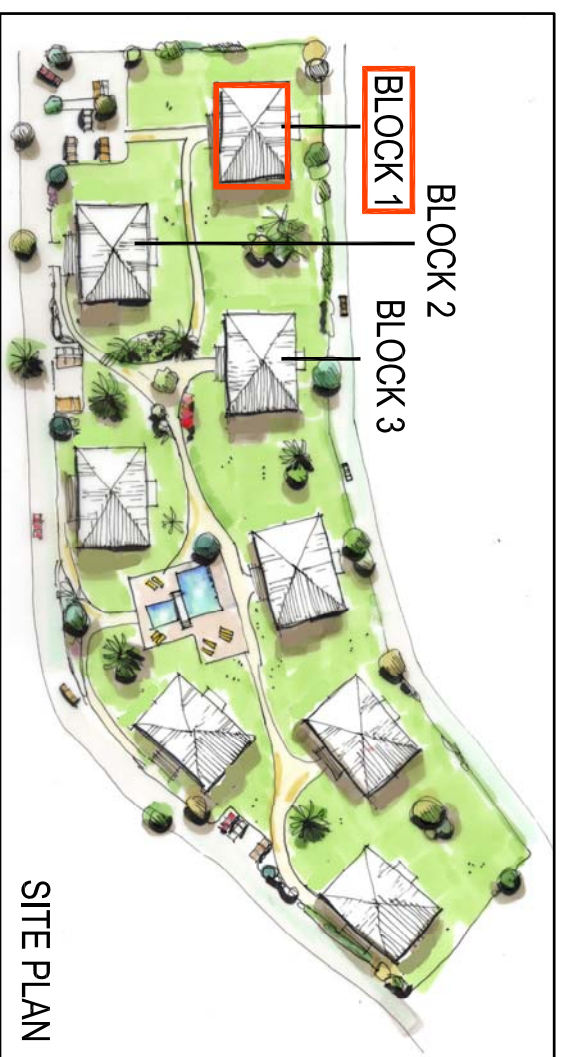

HARBOUR VIEW APARTMENTS

BUILT
74.97m²

TERRACE
00.00m²

PORCHE
17.48m²

THIRD FLOOR
SECOND FLOOR
FIRST FLOOR
GROUND FLOOR