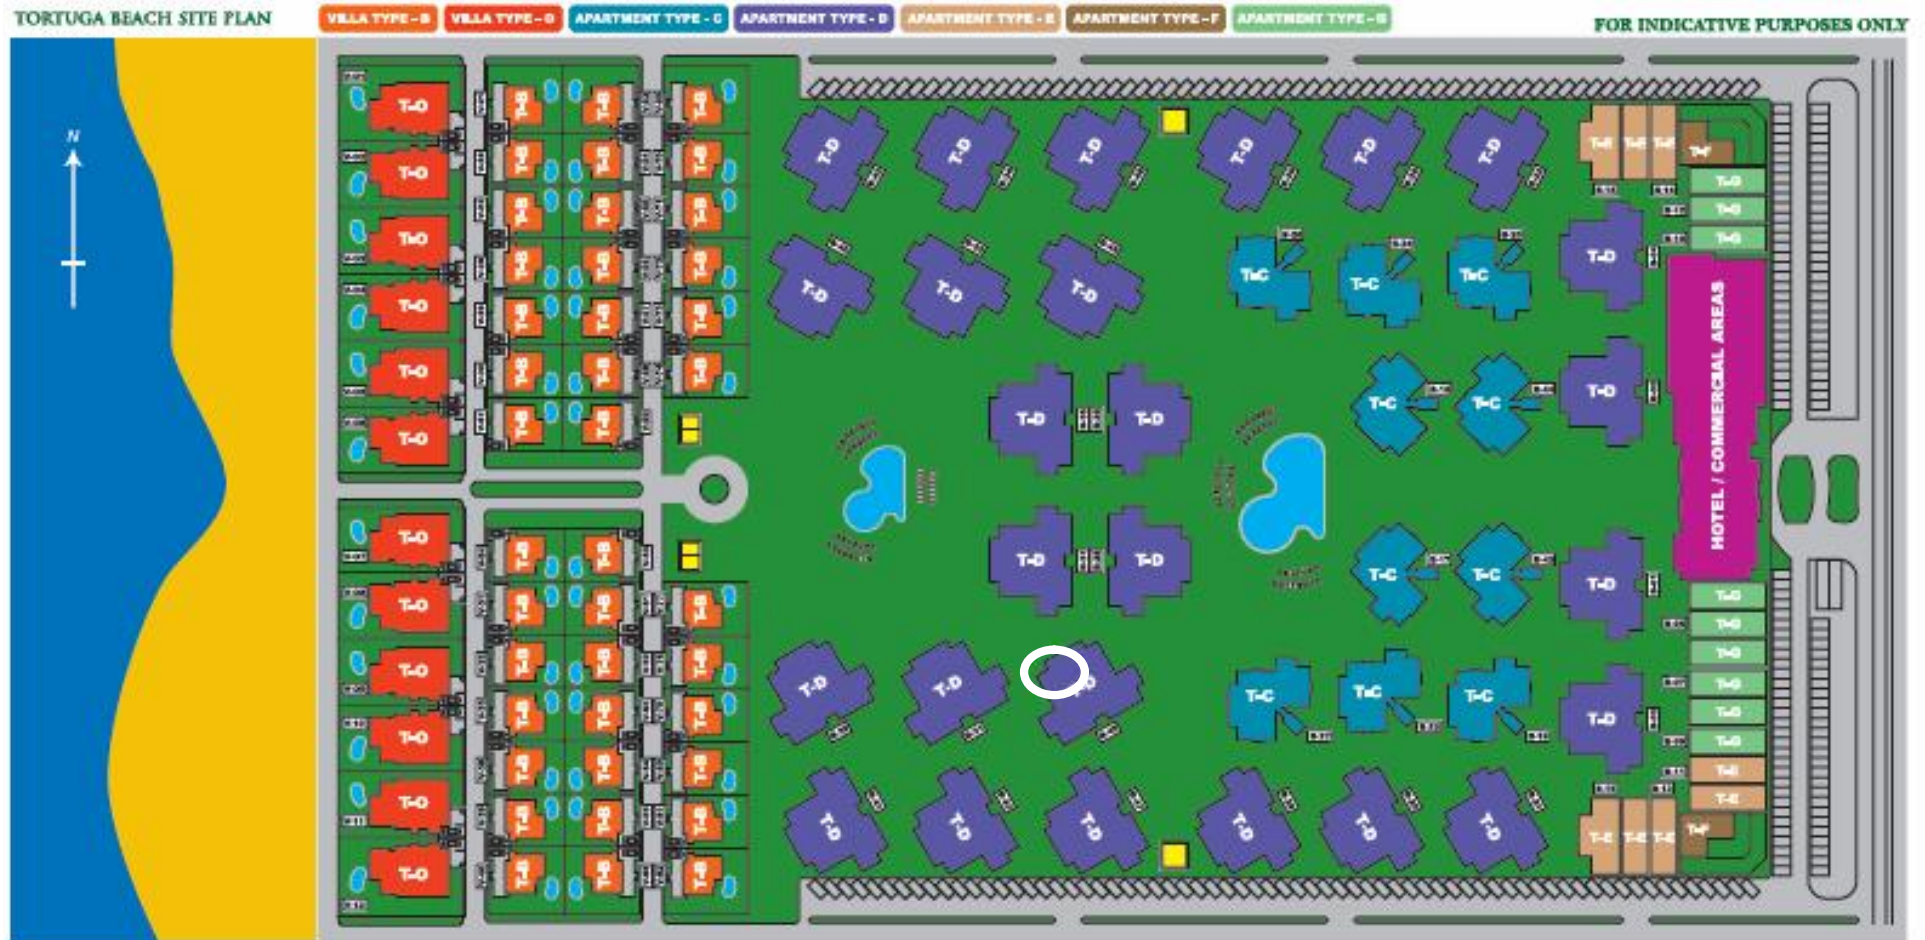

TORTUGA BEACH
RESORT & SPA

Santa Maria

Tortuga

Jan 2011

Pool View 2 bed apartment unit Type D, B Block 45, 74m²

Tortuga Jan 2011

B45, B, 0, D – Pool View

GROUND FLOOR