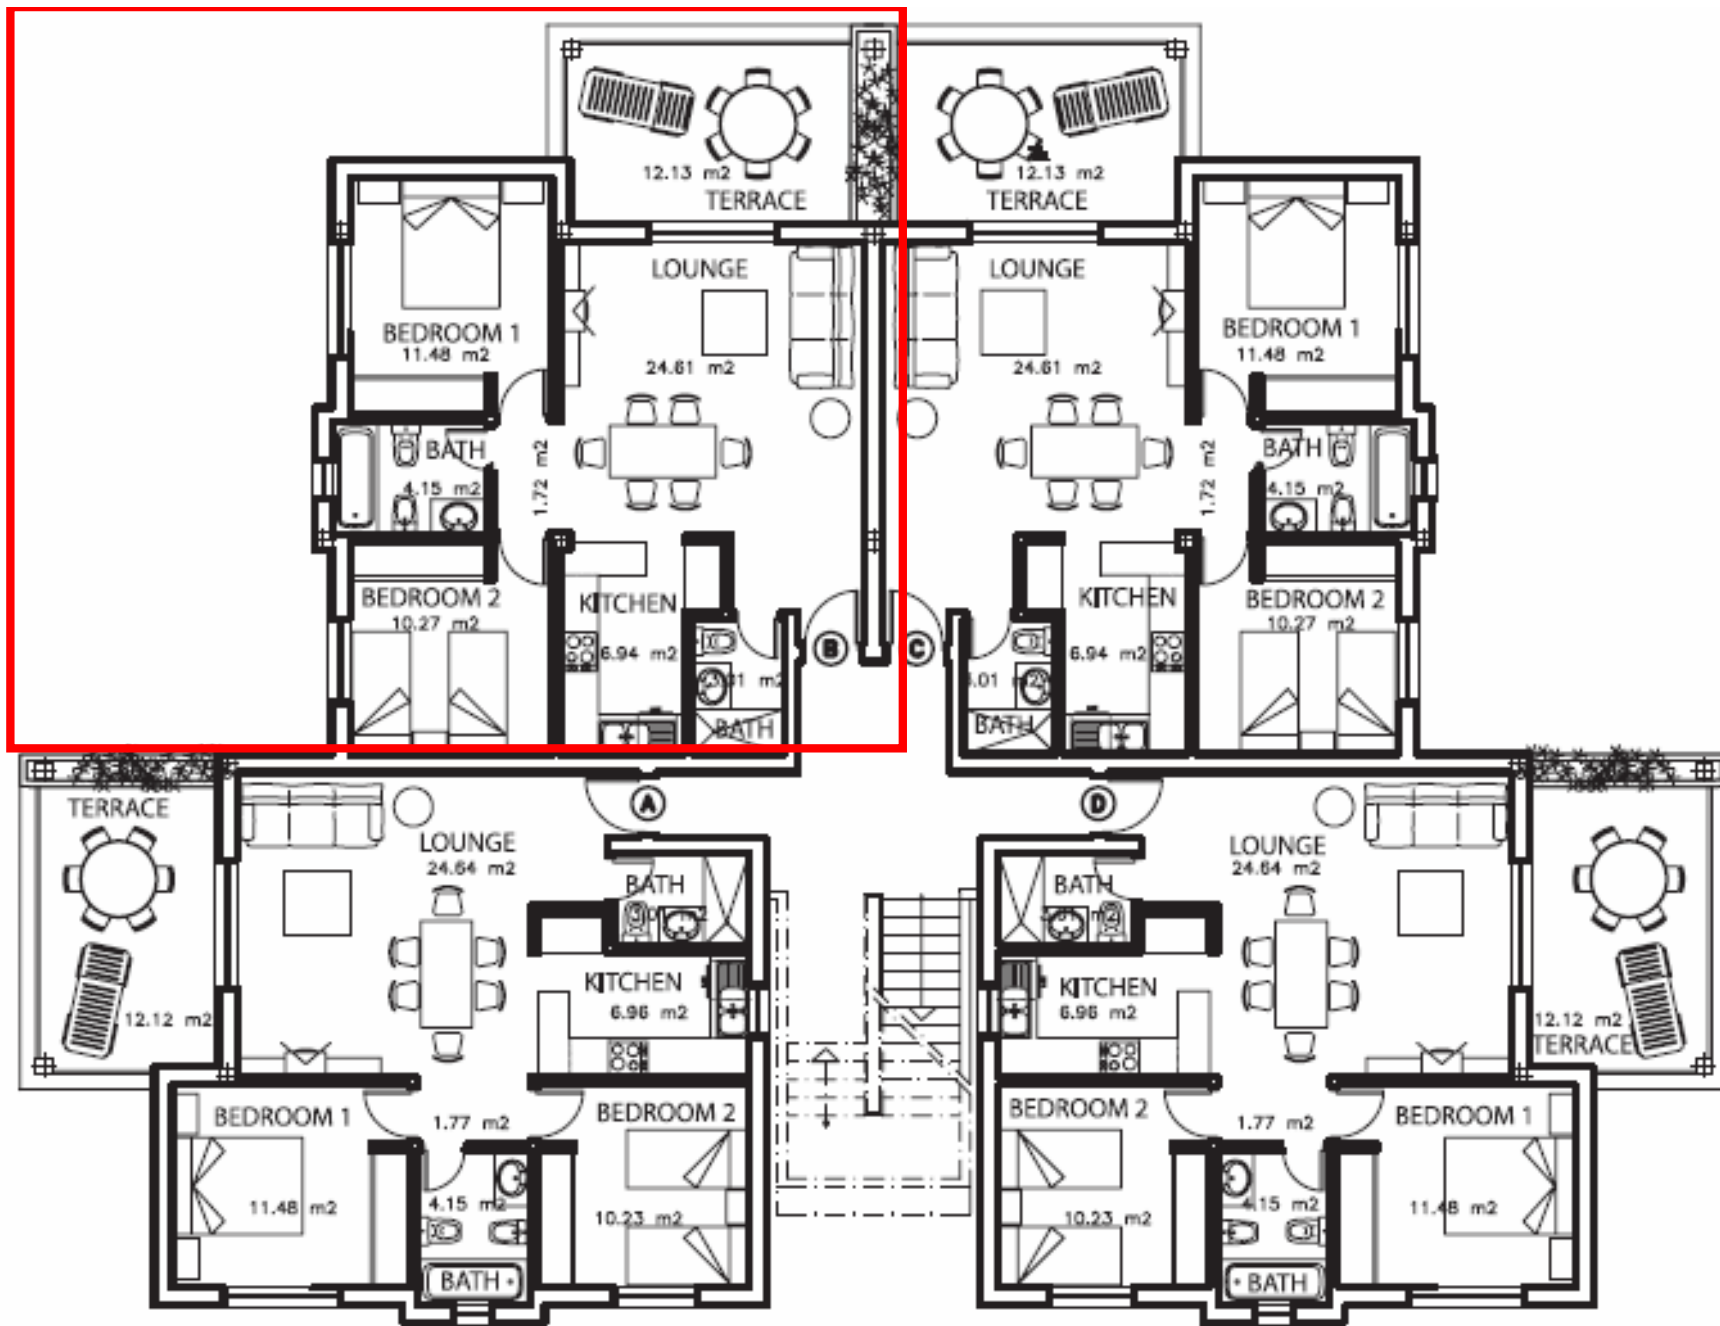

TORTUGA BEACH
RESORT & SPA

Santa Maria

Tortuga

Jan 2011

Pool View 2 bed apartment unit Type D, B Block 45, 74m²

Tortuga Jan 2011

B45, B, 0, D – Pool View

GROUND FLOOR